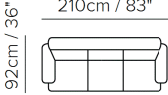

# DESTREZZA

C092

**SPACE SAVING  
DIMENSIONS**

**CONTRAST LEATHER  
TRIM (OPTION)**

**SLENDER ARM**

**COVERINGS IN  
OVER 100 COLOURS**

# SCHEMATICS

**064**

**009**

**005**

**003**

**010**

**010**