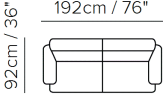

# DESTREZZA

C092

**SPACE SAVING  
DIMENSIONS**

**CONTRAST LEATHER  
TRIM (OPTION)**

**SLENDER ARM**

**COVERINGS IN  
OVER 100 COLOURS**

# SCHEMATICS

**064**

**009**

**005**

**003**

**010**

**010**