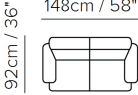

# DESTREZZA

C092

**SPACE SAVING  
DIMENSIONS**

**CONTRAST LEATHER  
TRIM (OPTION)**

**SLENDER ARM**

**COVERINGS IN  
OVER 100 COLOURS**

# SCHEMATICS

**064**

**009**

**005**

**003**

**010**

**010**